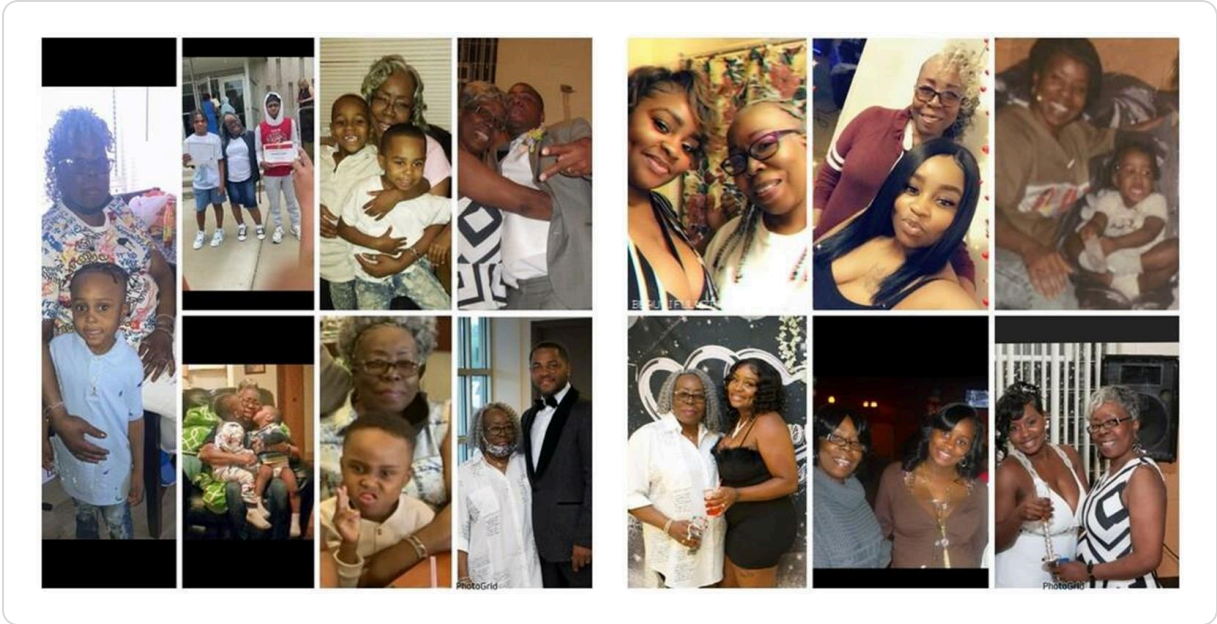

Media

MRS. MARY AGNES AGNEW

MAR 27, 1960 - FEB 11, 2026